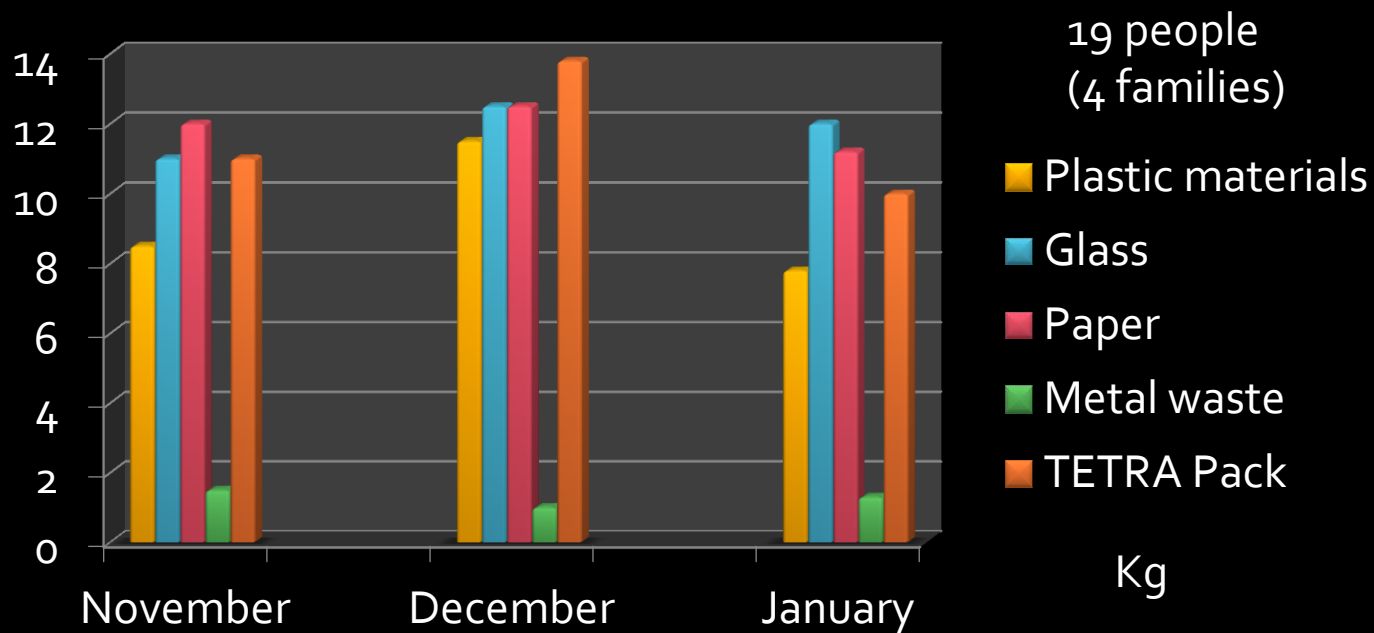

**How the waste is handled**

---

# Separation

For 1 person	Kg
Plastic materials	1,463 kg
Glass	1,826 kg
Paper	1,878 kg
Metal waste	0,2 kg
TETRA Pack	1,831 kg

# Village Nitrica

**Nitrica** is a village and municipality in Prievidza District in the Trenčín Region, western Slovakia. There are two places, where the waste is collected.

Waste collection point

Place for compost